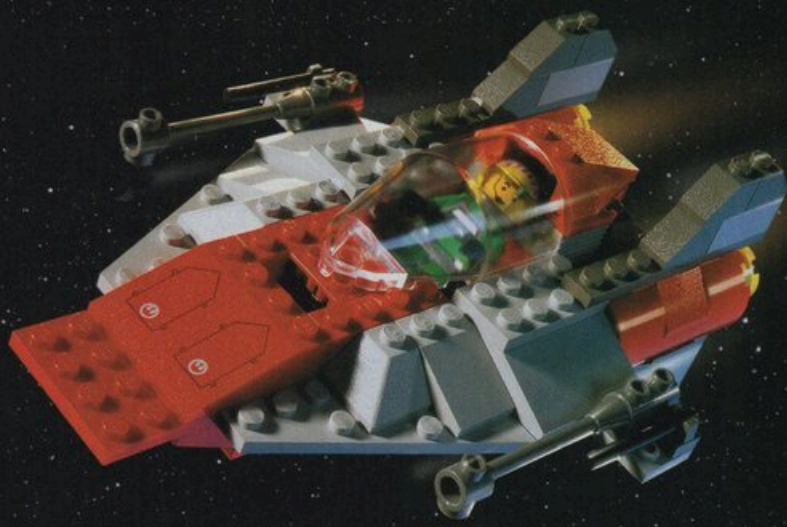

Luke Skywalker

Biggs Darklighter and Ground Crew

E. Fly the X-wing with Luke Skywalker!

Take to the skies with Luke as he battles the forces of evil! Just like the real X-wing fighter, the wings adjust from wide to narrow for maximum maneuverability in battle. Luke is armed with his lightsaber just in case it comes down to hand-to-hand combat. Also includes Luke's droid navigator, R2-D2, and Biggs Darklighter. Ages 7+. 263 pieces. #7140 X-wing Fighter™ \$29.99

www.LEGO.com/Starwars

Explore the Star Wars galaxy, send a postcard to a friend and much more!

F. #7104 Desert Skiff™
Ages 6+. 53 pieces. \$5.99

G. #7111 Droid Fighter Ages 6+. 62 pieces. \$5.99

H. #7134 A-wing Fighter™ Ages 7+. 123 pieces. \$14.99
Catalog Special \$11.50

Call to Order: 1-800-453-4652 • Shop Online: www.LEGO.com

Recreate *Star Wars*: Episode I

A. Race in Anakin's Podracer but hold on tight!!!

The sport of Podracing is so dangerous that only one human dares to try it —Anakin Skywalker! Build Anakin's Podracer. Then check out the competition —Sebulba and Gasgano. You'll need quick reflexes and nerves of steel to win! Comes with three Podracers, 3 pit droids, Padmé Naberrie, Anakin Skywalker, R2-D2, Qui-Gon Jinn, Jar Jar Binks, Sebulba and Gasgano. Ages 8+. 894 pieces.